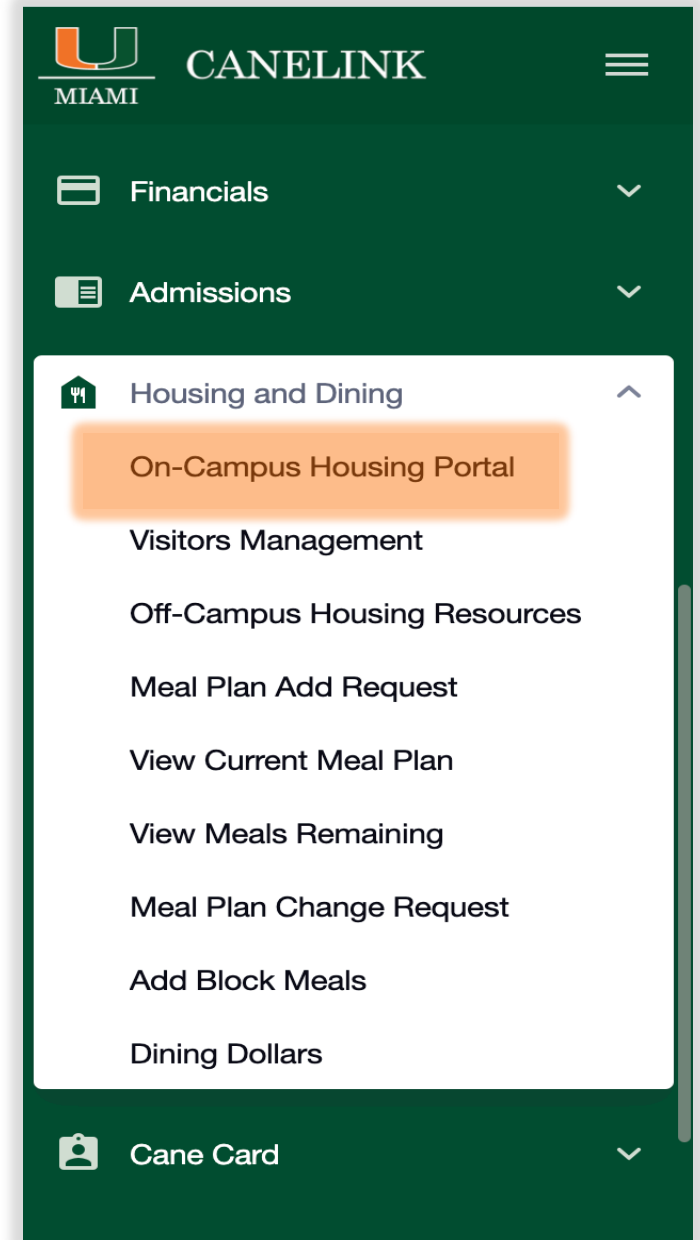

Room Preview

Student Tutorial

Getting Started From CaneLink

Once you have logged into [CaneLink](#), on the “**Student Home**” page you will look for the “**Housing and Dining**” section and click on the “**On-Campus Housing Portal**” link.

Getting Started From Your Browser

Click on the link below or copy and paste it into your browser

<https://miami.starrezhousing.com/StarRezPortalX>

Portal Homepage

Click on **'Room Preview'**.

Note that 'Room Preview' is only visible before you login to the portal. When logged in to the portal, you will no longer be able to view it.